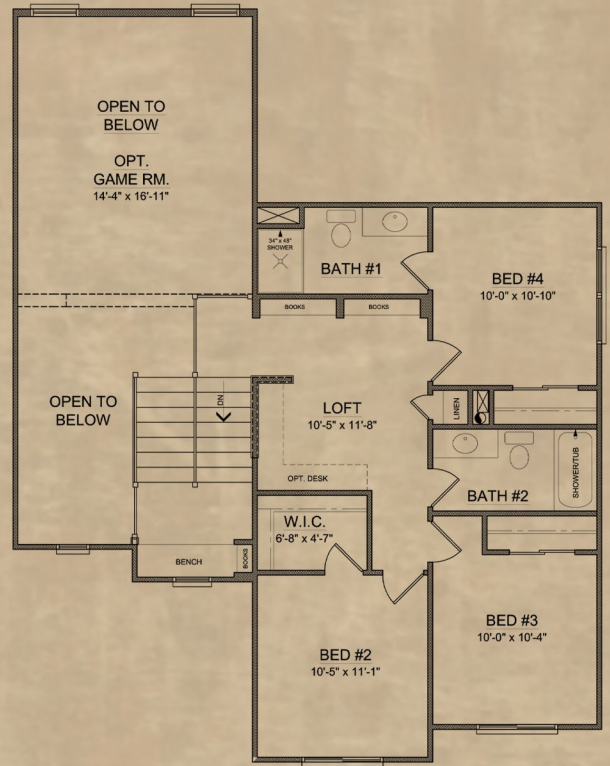

THE EASTPORT

Starting at \$425,400

The main floor features a master bedroom, a centrally located great room that opens onto the morning room, and a front den that can be used as a living room or formal dining room. The three upper bedrooms create a separate children's realm, complete with a computer loft. The two story foyer and great room present a grand entrance to the house. The 2nd floor option adds a children's play area or game room above the great room.

PHONE (970) 472-5667
FAX (970) 472-5188
SAVANT HOMES, INC.
WINDSOR, COLORADO
WWW.SAVANTHOMESINC.COM

SAVANT
HOMES INC.

ALAN STROPE
970.566.3469 MOBILE

THE EASTPORT

Main Floor 1,548 sq. ft.
 Second Floor 728 sq. ft.
 Total 2,276 sq. ft.

With Optional Game Room
 Main Floor 1,548 sq. ft.
 Second Floor with
 Game Room 1,000 sq. ft.
 Total 2,548 sq. ft.

Information herein deemed reliable but not guaranteed. Distance and measurements are approximate and subject to correction. December 1, 2010.