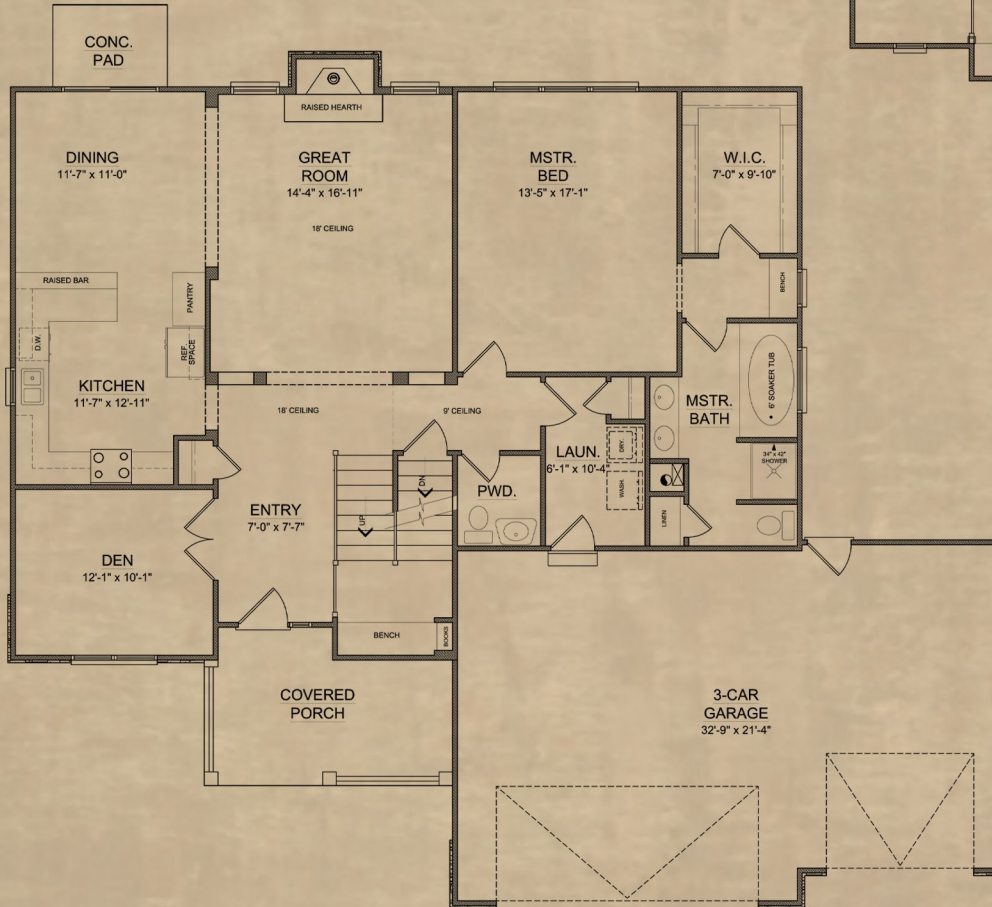

THE EASTPORT

Starting at \$425,400

The main floor features a master bedroom, a centrally located great room that opens onto the morning room, and a front den that can be used as a living room or formal dining room. The three upper bedrooms create a separate children's realm, complete with a computer loft. The two story foyer and great room present a grand entrance to the house. The 2nd floor option adds a children's play area or game room above the great room.

PHONE (970) 472-5667
FAX (970) 472-5188
SAVANT HOMES, INC.
WINDSOR, COLORADO
WWW.SAVANTHOMESINC.COM

SAVANT
HOMES INC.

ALAN STROPE
970.566.3469 MOBILE

THE EASTPORT

Main Floor 1,548 sq. ft.
 Second Floor 728 sq. ft.
 Total 2,276 sq. ft.

With Optional Game Room
 Main Floor 1,548 sq. ft.
 Second Floor with
 Game Room 1,000 sq. ft.
 Total 2,548 sq. ft.

Information herein deemed reliable but not guaranteed. Distance and measurements are approximate and subject to correction. December 1, 2010.