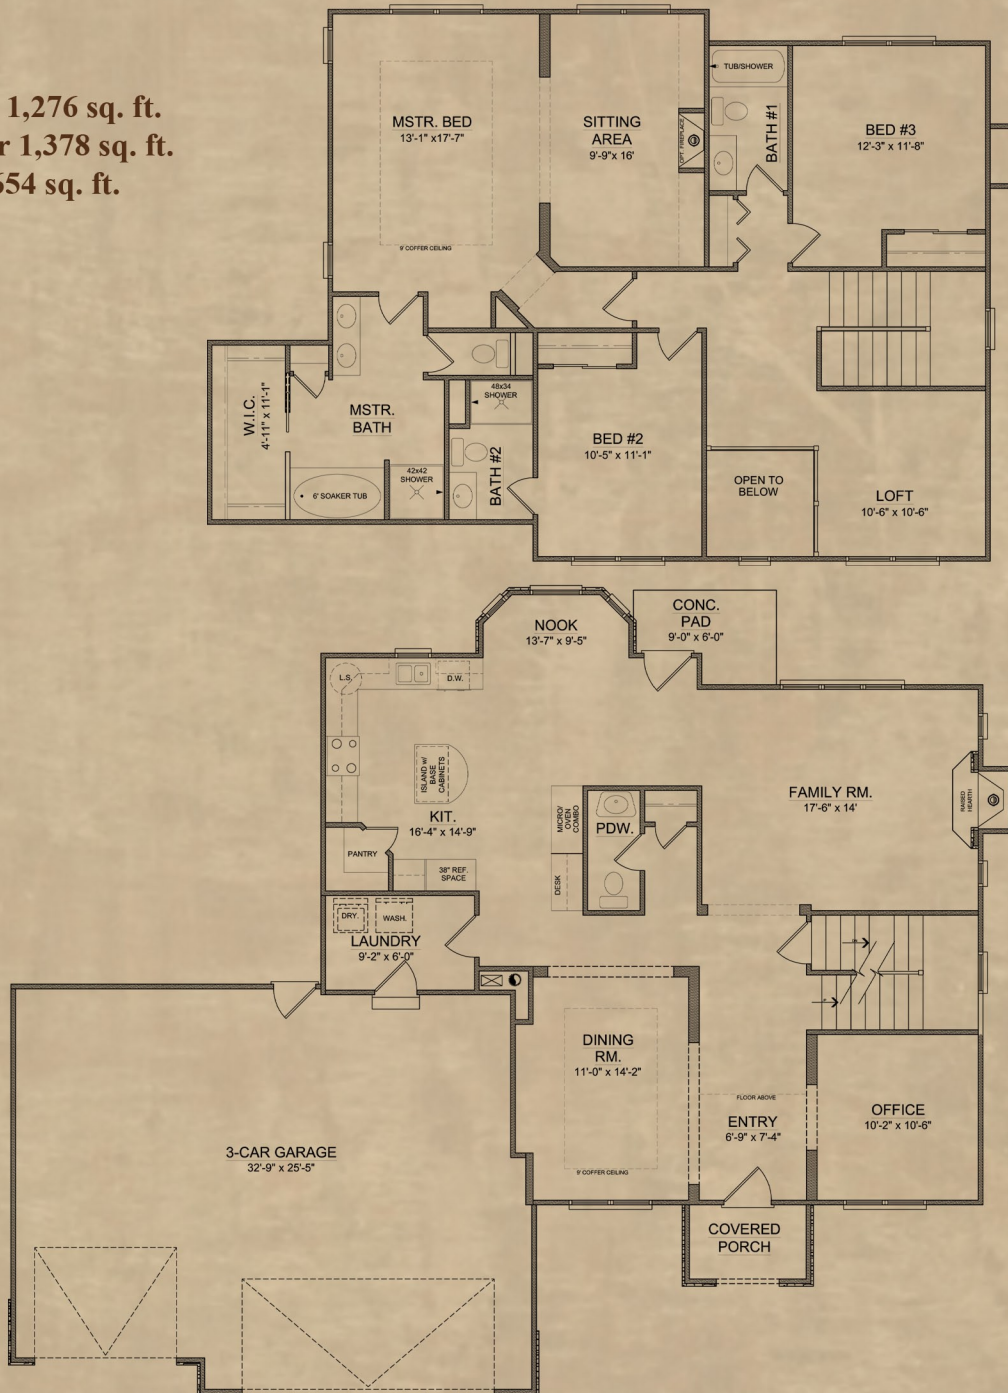

# THE GREENVILLE

Starting at \$420,100

This four bedroom home provides a nice move-up design with separate dining/living and family areas, light filled foyer and a large kitchen with island. With four bedrooms, including the master on the second floor and 3 1/2 baths, this is a great house for your entire family. The alternative second floor plan for the French Country elevation features a super master bedroom suite with sitting area and vestibule entry.

# THE GREENVILLE

Main Floor 1,276 sq. ft.  
 Second Floor 1,378 sq. ft.  
 Total 2,654 sq. ft.

Information herein deemed reliable but not guaranteed. Distance and measurements are approximate and subject to correction. December 1, 2010.