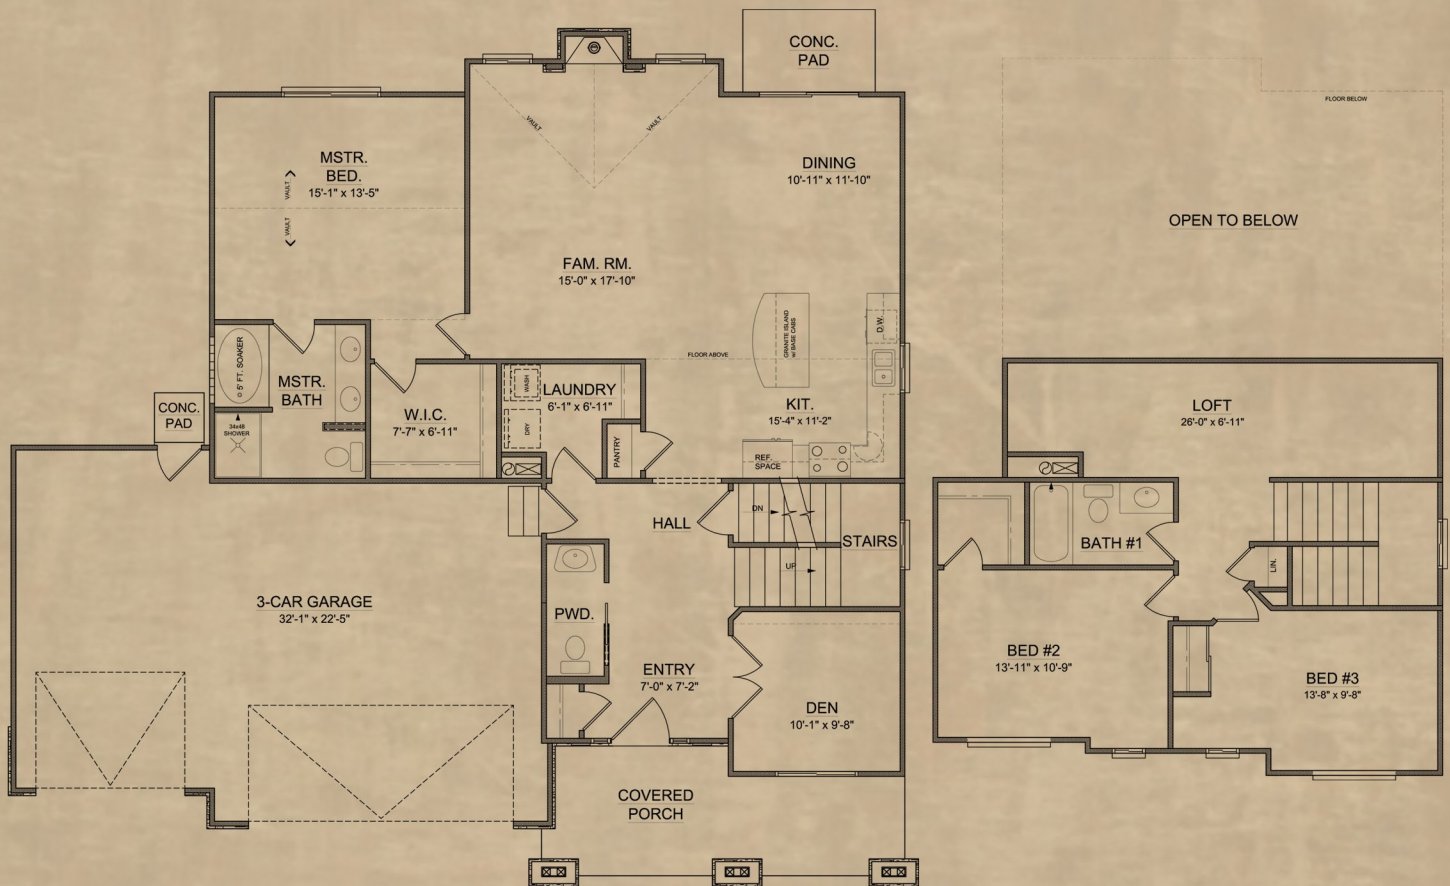

THE KIRKLAND

Starting at \$369,900

This wonderful Kirkland plan features a main floor master, main floor study, computer loft, and all the custom characteristics that you can't live without! Savant will customize any plan to fit your needs. This plan also features 3 bedrooms, 2.5 bathrms and an optional fourth bedroom.

This plan also includes a 3-car garage as the standard and all the features you would want in a 2-story home. Slab granite in the kitchen and hardwood floors are always a standard in a "Savant Home".

PHONE (970) 472-5667
FAX (970) 472-5188
SAVANT HOMES, INC.
WINDSOR, COLORADO
WWW.SAVANTHOMESINC.COM

SAVANT
HOMES INC.

ALAN STROPE
970.566.3469 MOBILE

THE KIRKLAND

Main Floor 1,316 sq. ft.
Second Floor 720 sq. ft.
Basement 1,316 sq. ft.
Total 3,352 sq. ft.

Information herein deemed reliable but not guaranteed. Distance and measurements are approximate and subject to correction. December 1, 2010.